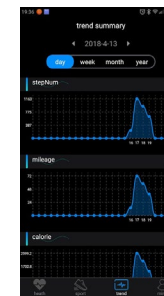

Application
LEFUN HEALTH
pour le tracker
d'activité