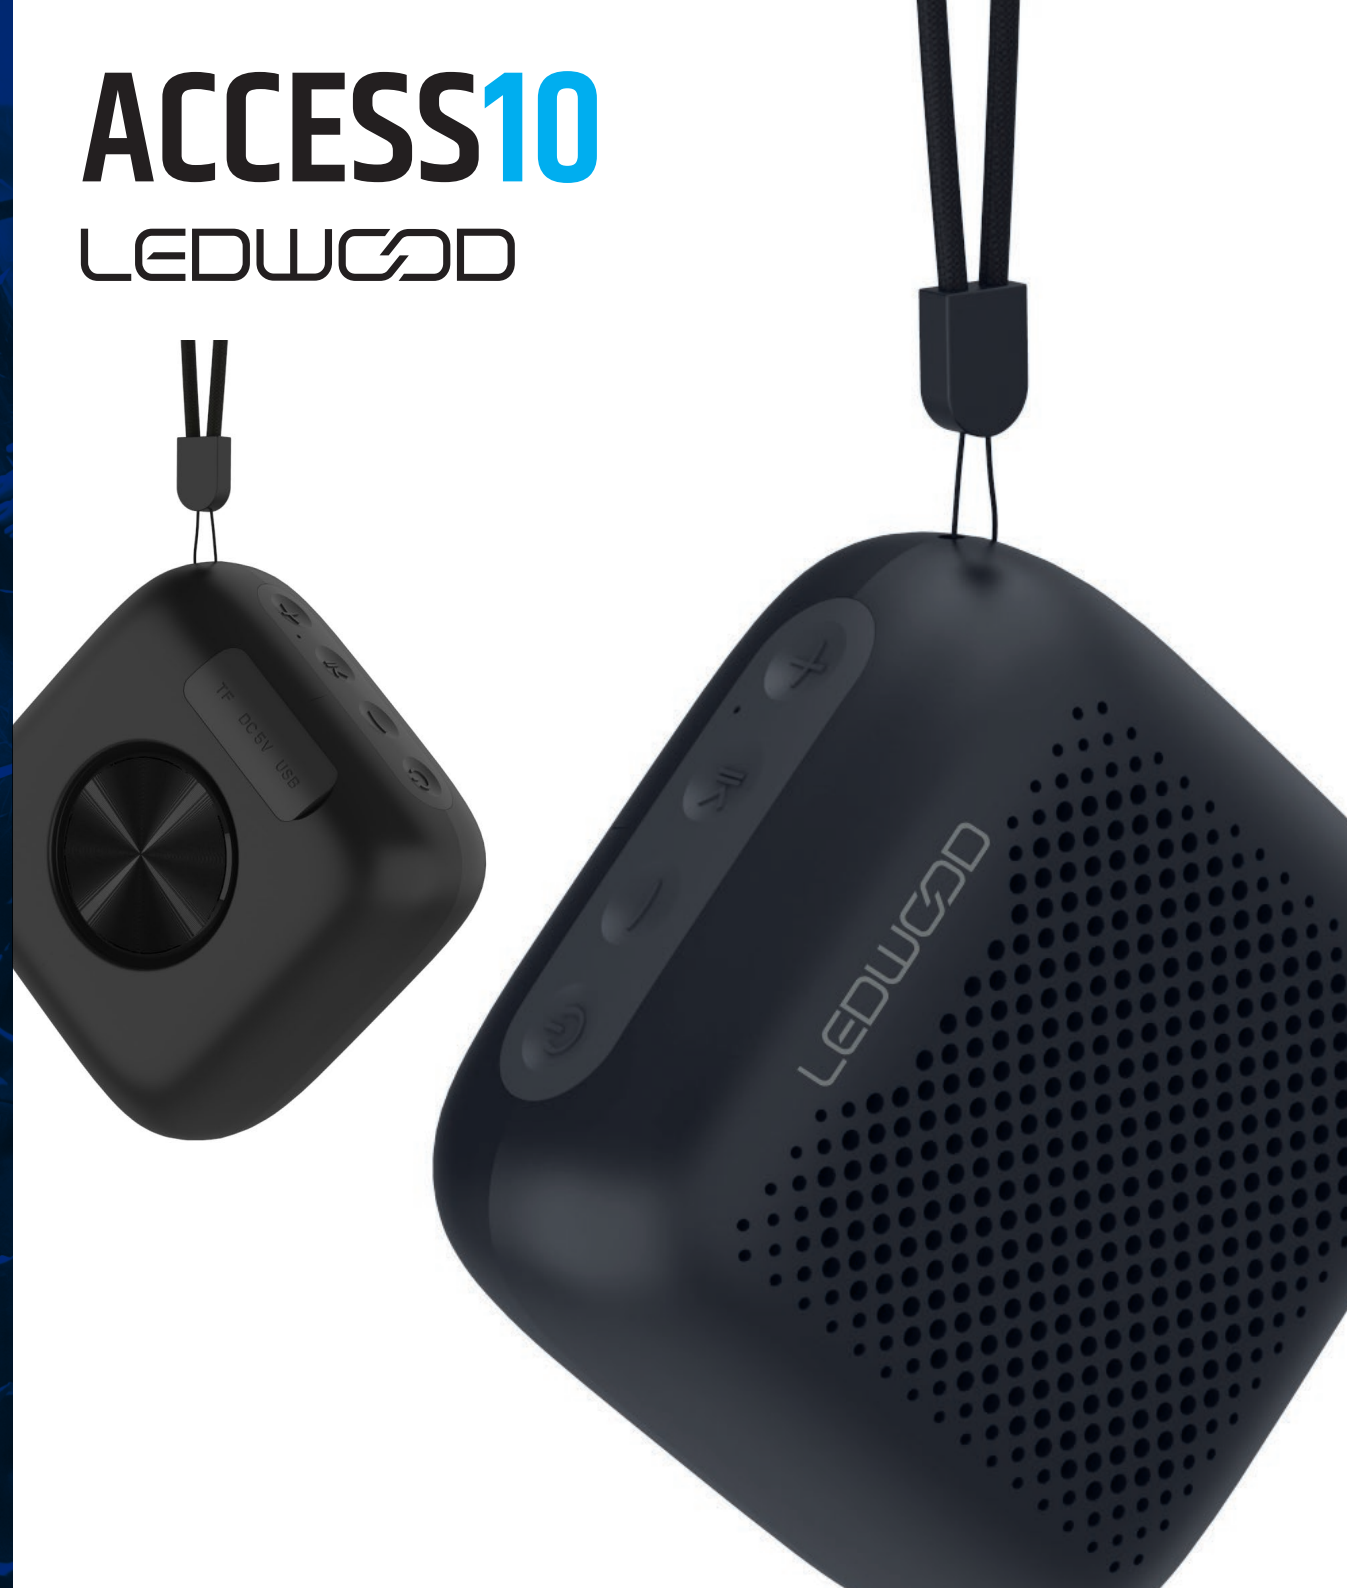

PARTY
ACCESS10

Ref : LD - ACCESS10 - BT

*This speaker on the go is going to surprise you with incredible sound and all essential technologies. Bring the **ACCESS10** anywhere you go, don't worry about the weather or a water splash around a pool (**IPX5**).*

Bluetooth.....	5.0
Power	5W RMS
Autonomy	5:00
Battery Capacity.....	1200mAh
Entry	SD Card , USB

ACCESSORIES

USB-C Charging Cable

ACCESS10

LEDWOOD