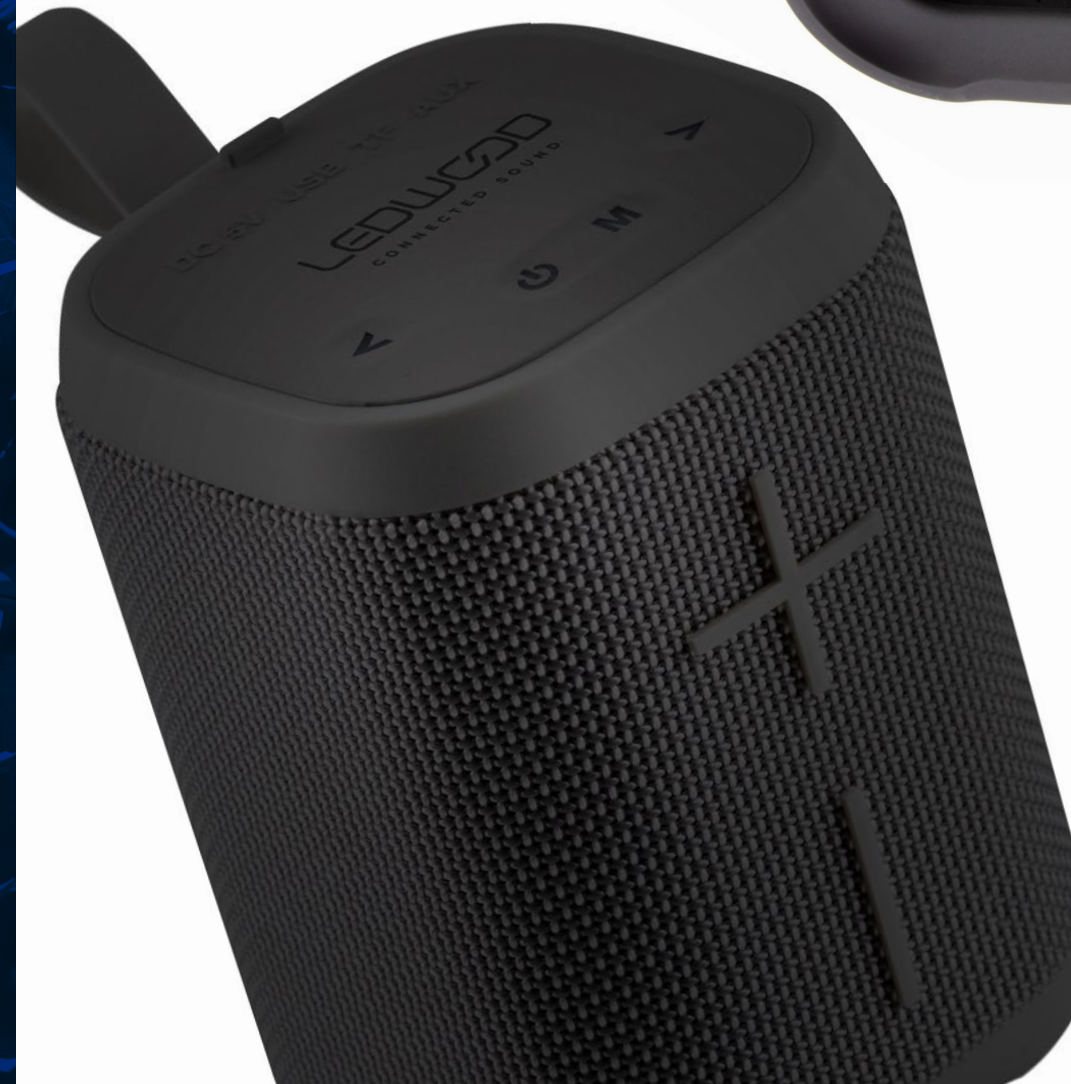

ACCESS20

LEDWOOD

OFFICE

ACCESS20

Ref : LD - ACCESS20 - BT

The **ACCESS20** is the perfect working speaker. Its sober aesthetic makes it a staple decoration that everyone will envy. Don't worry if you spill some coffee it's **IPX5**.

Bluetooth	5.0
Power	5W RMS
Waterproof Standard	IPX 5
Autonomy	5:30
Battery Capacity	1200mAh
Entry	USB / Jack 3,5mm

ACCESSORIES

Micro USB Charging Cable