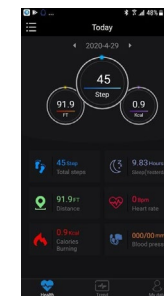

Application
LEFUN HEALTH
pour le tracker
d'activité