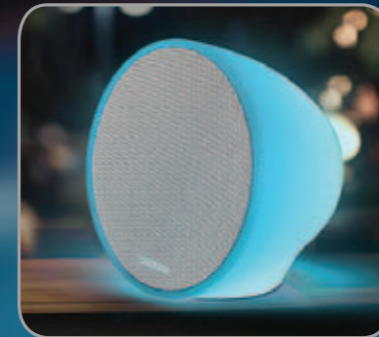

DEMO VIDEO

MAGNETIC TRIPOD

CARRYING HANDLE

ML-655 BT
FULL LED AND SPLASH-PROOF PORTABLE BLUETOOTH SPEAKER

Bluetooth® RECHARGEABLE BATTERY

- Bluetooth, stream music from another bluetooth compatible device such as laptop, tablet or smartphone
- Multicolor ambience light with color selection
- Stereo Pairing
- Milky white lampshade
- Rechargeable battery
- Music play time: up to 15 hours
- Aux in : 3.5mm jack
- Wooden foot base
- IPX4 splash proof design
- Tripod with solid wood feet and magnetic fixing base
- AC : 100-240V, 50/60Hz
- AC adaptor
- Remote control