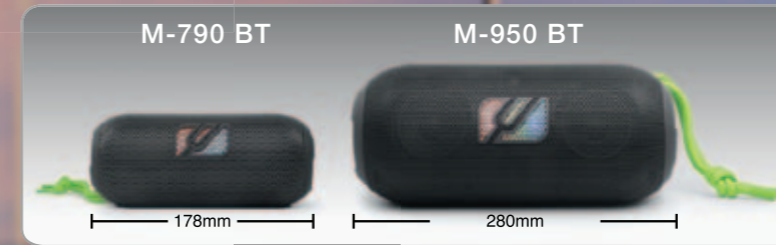

LIGHTS

PORTABLE BLUETOOTH SPEAKER

M-950 BT

OUTDOOR SPLASH PROOF
PORTABLE BLUETOOTH SPEAKER

- Flashing lights with built-in multicolored speaker lights
- Stream music from another compatible Bluetooth device such as laptop, tablet or smartphone
- Hands-free and redial functions
- NFC: auto pairing function
- Stereo pairing
- IPX4 water-resistant design
- Music play time: up to 15 hours
- 2 x passive membrane on the side
- Design made for vertical or horizontal use
- Aux in jack 3.5mm
- USB-C charging port for smartphone or tablet
- USB-C port for battery charging
- DC: built-in rechargeable lithium-ion battery (5000mAh/7.4V)
- USB-C charging cable provided
- Carrying rope x 2 (green & dark grey)

PASSIVE MEMBRANE 2x BASS BOOST

NEW

M-790 BT

OUTDOOR SPLASH PROOF
PORTABLE BLUETOOTH SPEAKER

- Flashing lights with built-in multicolored speaker lights
- Stream music from another compatible Bluetooth device such as laptop, tablet or smartphone
- Hands-free and redial functions
- NFC: auto pairing function
- Stereo pairing
- IPX4 water-resistant design
- Music play time: up to 12 hours
- 2 x passive membrane on the side
- Design made for vertical or horizontal use
- USB-C port for battery charging
- DC: built-in rechargeable lithium-ion battery (2400mAh/7.4V)
- USB-C charging cable provided
- Shoelace strap x 2 (green & dark grey)