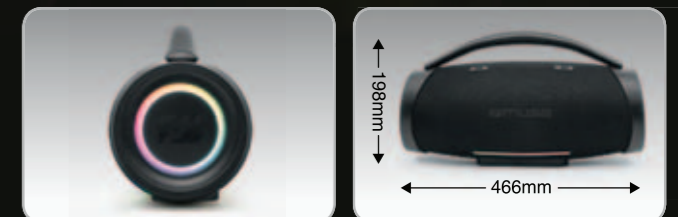

M-970 BT

OUTDOOR SPLASH PROOF PORTABLE BLUETOOTH SPEAKER

- Flashing lights with built-in multicolored speaker lights
- Stream music from another compatible Bluetooth device such as laptop, tablet or smartphone
- Stereo pairing
- IPX6 splash proof design
- Music play time: up to 10 hours
- Treble and bass adjustable
- Passive membranes on each side for bass boost
- Aux in jack 3.5mm
- USB port allowing MP3 playback & charging the external device
- USB-C port for battery charging
- DC: built-in rechargeable lithium-ion battery (6000mAh/7.4V)
- USB-C charging cable & Aux in cable provided