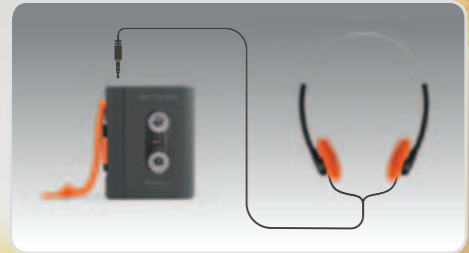

M-276 BTB

Retractable design

Foldable design

M-276 ON-EAR BLUETOOTH HEADPHONES

- Stream music from another bluetooth compatible device such as laptop, tablet or smartphone
- Embedded microphone for hands-free conversation from bluetooth-enabled cell phones
- Built-in battery charged via a USB-C charging port
- Music play time: up to 25 hours
- Works as wired headphones with the supplied cable
- Accessories: USB-C charging cable, Aux in cable

M-276 BT

WIRED

STEREO HEADPHONES

USB-C plug

Retractable design

Compatible with M-132 WM

M-206 CF

STEREO HEADPHONES