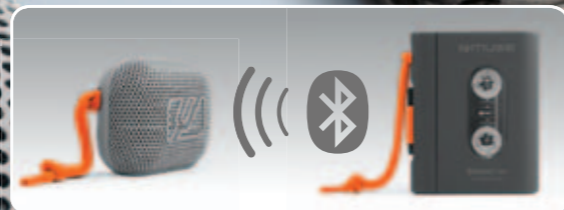

PORTABLE

CASSETTE PLAYER

M-132 WM

PORTABLE CASSETTE PLAYER

- Bluetooth transmitter
- Single cassette player
- Semi-auto stop
- 4 x cassette keys & 3 x control keys
- Music play time: up to 5 hours
- Earphone jack
- USB-C port for charging the built-in battery (Cable included)
- Built-in rechargeable Lithium-ion battery
- Shoelace strap provided