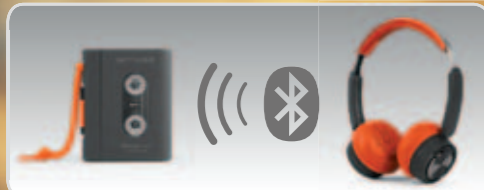

STEREO HEADPHONES

M-271 BO

Retractable design

Compatible with M-132 WM

M-271

BLUETOOTH STEREO HEADPHONES

- Stream music from another Bluetooth compatible device such as Laptop, Tablet or Smartphone • Adjustable headband for maximum comfort • Embedded microphone for hands-free conversation from Bluetooth-enabled cell phones • Built-in battery charged via a USB-C charging port • Music play time: up to 65 hours • ENC Function (Environmental Noise Reduction for Clear Call Quality)
- Accessories: USB-C cable for charging