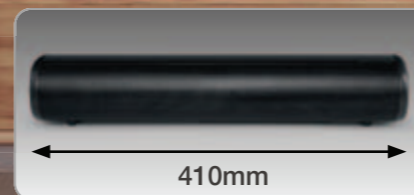

COMPACT SOUND BAR

M-1520 SBT COMPACT TV SOUND BAR WITH BLUETOOTH

- Bluetooth, stream music from another bluetooth compatible device such as laptop, tablet or smartphone
- Wall mountable
- Treble and Bass adjustable
- DC jack
- Aux in 1 : 3.5mm jack with cable provided
- Aux in 2 : 2 x RCA jacks with cable provided
- Optical in jack
- Remote control
- AC adaptor
- Length of the soundbar: 660mm

410mm

SIZE

M-1580 SBT TV SOUND BAR WITH HDMI ARC FUNCTION

- Bluetooth, stream music from another bluetooth compatible device such as laptop, tablet or smartphone
- USB port allowing MP3 playback
- Wall mountable
- Connections: AUX IN, OPTICAL IN, HDMI ARC input, coaxial
- HDMI ARC function needs HDMI ARC jack on your TV. If your TV does not have HDMI ARC jack, you can connect your sound bar with optical jack or Aux in jack
- Accessories: Remote control, AC adaptor, Aux in cable

M-1680 SBT TV SOUND BAR WITH HDMI ARC FUNCTION

- Bluetooth, stream music from another bluetooth compatible device such as laptop, tablet or smartphone
- USB port allowing MP3 playback
- Wall mountable
- Connections: AUX IN, OPTICAL IN, HDMI ARC input, coaxial
- HDMI ARC function needs HDMI ARC jack on your TV. If your TV does not have HDMI ARC jack, you can connect your sound bar with optical jack or Aux in jack
- Accessories: Remote control, AC adaptor, Aux in cable

850mm

WIRELESS SUBWOOFER SOUND BAR

NEW Bluetooth WIRELESS SUBWOOFER

M-1880 SBT TV SOUND BAR WITH WIRELESS SUBWOOFER