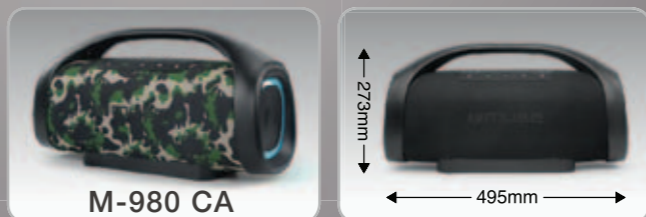

PASSIVE MEMBRANE 2x BASS BOOST **NEW**

LIGHTS

PORTABLE BLUETOOTH SPEAKER

M-980 BT

PASSIVE MEMBRANE **2x** BASS BOOST

M-980

OUTDOOR SPLASH PROOF PORTABLE BLUETOOTH SPEAKER

- Flashing lights with built-in multicolored speaker lights
- Stream music from another compatible Bluetooth device such as laptop, tablet or smartphone
- Stereo pairing
- IPX6 splash proof design
- Music play time: up to 12 hours
- Treble and bass adjustable
- Passive membranes on each side for bass boost
- Aux in jack 3.5mm • 2 x MIC jacks
- USB port allowing MP3 playback & charging the external device
- USB-C port for battery charging
- DC: built-in rechargeable lithium-ion battery (6000mAh/7.4V)
- USB-C charging cable & Aux in cable provided