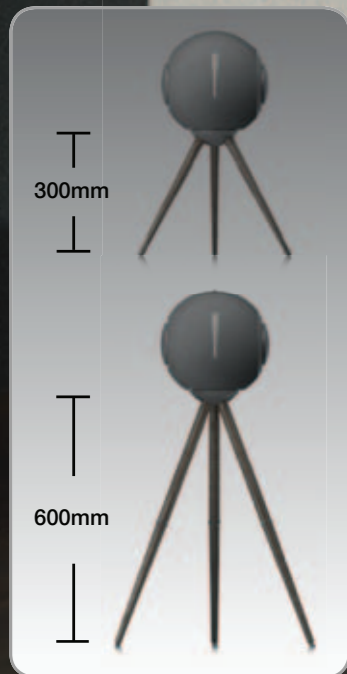

SPHERE

PORTABLE BLUETOOTH SPEAKER

MAGNETIC TRIPOD WITH 2 FEET SIZE