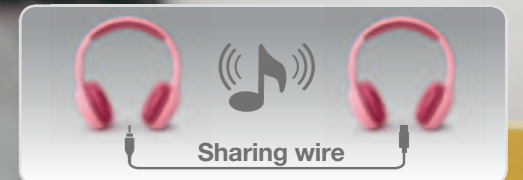

NEW

M-215 BTB

Retractable design

Foldable design

Sharing wire

Content sharing between two headphones

BONE CONDUCTION

EARPHONES AND MP3 PLAYER