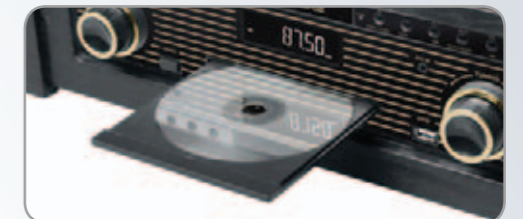

CD PLAYER

CLOSED VIEW

MT-115 W

BLUETOOTH TURNTABLE WITH FM RADIO, CD AND USB PORT

- 3 speed stereo turntable 33/45/78 RPM with auto-stop
- CD, CD-R/RW/MP3 compatible
- Stream music from another Bluetooth compatible device such as Laptop, Tablet or Smartphone
- 2 built-in speakers
- USB port for playback and encoding
- FM radio with 30 preset stations
- Aux in: 3.5mm jack • Phones jack
- RCA output jack • Extra stylus
- AC operated: 100-240V ~ 50/60Hz