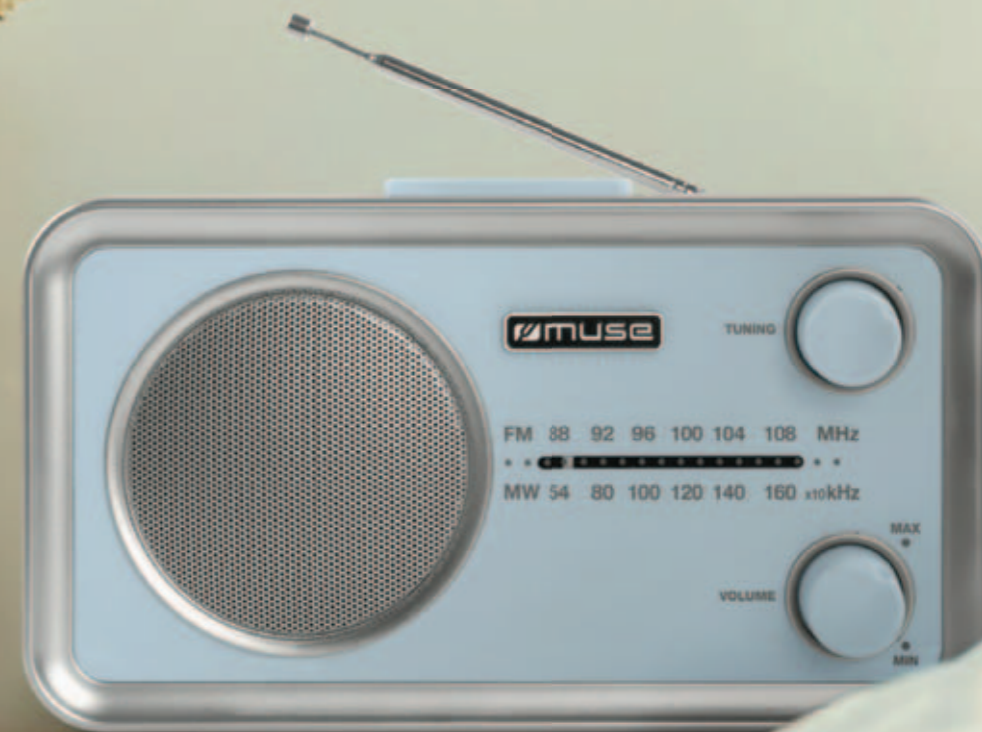

MF-060
PORTABLE RADIO

MF-060 VB

- 2 band radio FM/MW • Phones jack • Aux in jack • FM swivel telescopic antenna • Carrying handle • AC/DC operated : AC 230V ~ 50Hz , DC 4 x1.5V = Type "C"/R14/UM2 (not included) • Detachable AC power cord