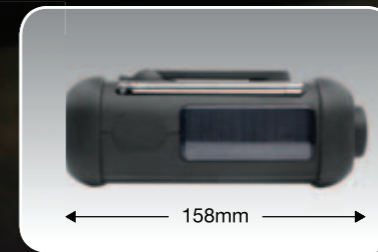

Solar panel