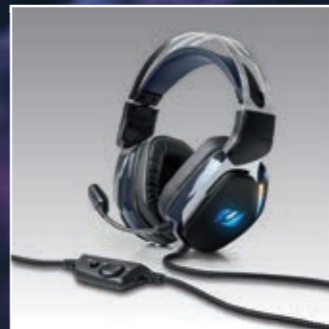

GAMING HEADPHONES

COMPATIBLE WITH

XBOX SWITCH PS5 PC

Packaging

M-230 GH GAMING HEADPHONES

• Designed for extended gaming comfort • High sensitivity flexible microphone • Compatible with PC, SWITCH, PS5, XBOX • Microphone mute & volume controls • Multicolor ambience lights • Accessory: 3.5mm male-to-female Y-Splitter cable