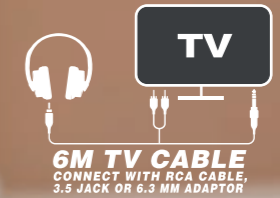

Foldable design

Mic and remote

Packaging

TV HEADPHONES

M-275 CTV TV HEADPHONES

- Adjustable headband for maximum comfort
- Aux in jack
- Works as a wired headphone with the supplied 1m aux in cable
- TV connection through 6 meters aux-in cable 3.5mm, 6.3 mm (adaptor included) or RCA
- TV cable with volume control
- Accessories: Aux in cable, TV cable, RCA cable, 6.3mm Adaptor