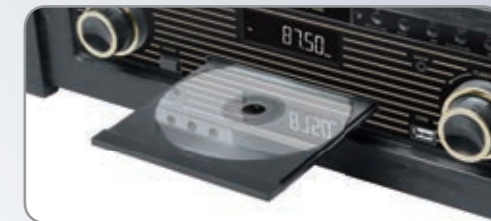

CD PLAYER

CLOSED VIEW

MT-115 W

BLUETOOTH TURNTABLE WITH FM RADIO, CD AND USB PORT

- 3 speed stereo turntable 33/45/78 RPM with auto-stop
- CD, CD-R/RW/MP3 compatible
- Stream music from another Bluetooth compatible device such as Laptop, Tablet or Smartphone
- 2 built-in speakers
- USB port for playback and encoding
- FM radio with 30 preset stations
- Aux in: 3.5mm jack • Phones jack
- RCA output jack • Extra stylus
- AC operated: 100-240V ~ 50/60Hz