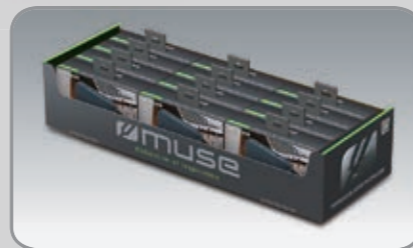

TINY

PORTABLE BLUETOOTH SPEAKER

M-308 BT

M-308 BTW

M-309 BT

Box display

M-308 / 309

PORTABLE BLUETOOTH SPEAKER