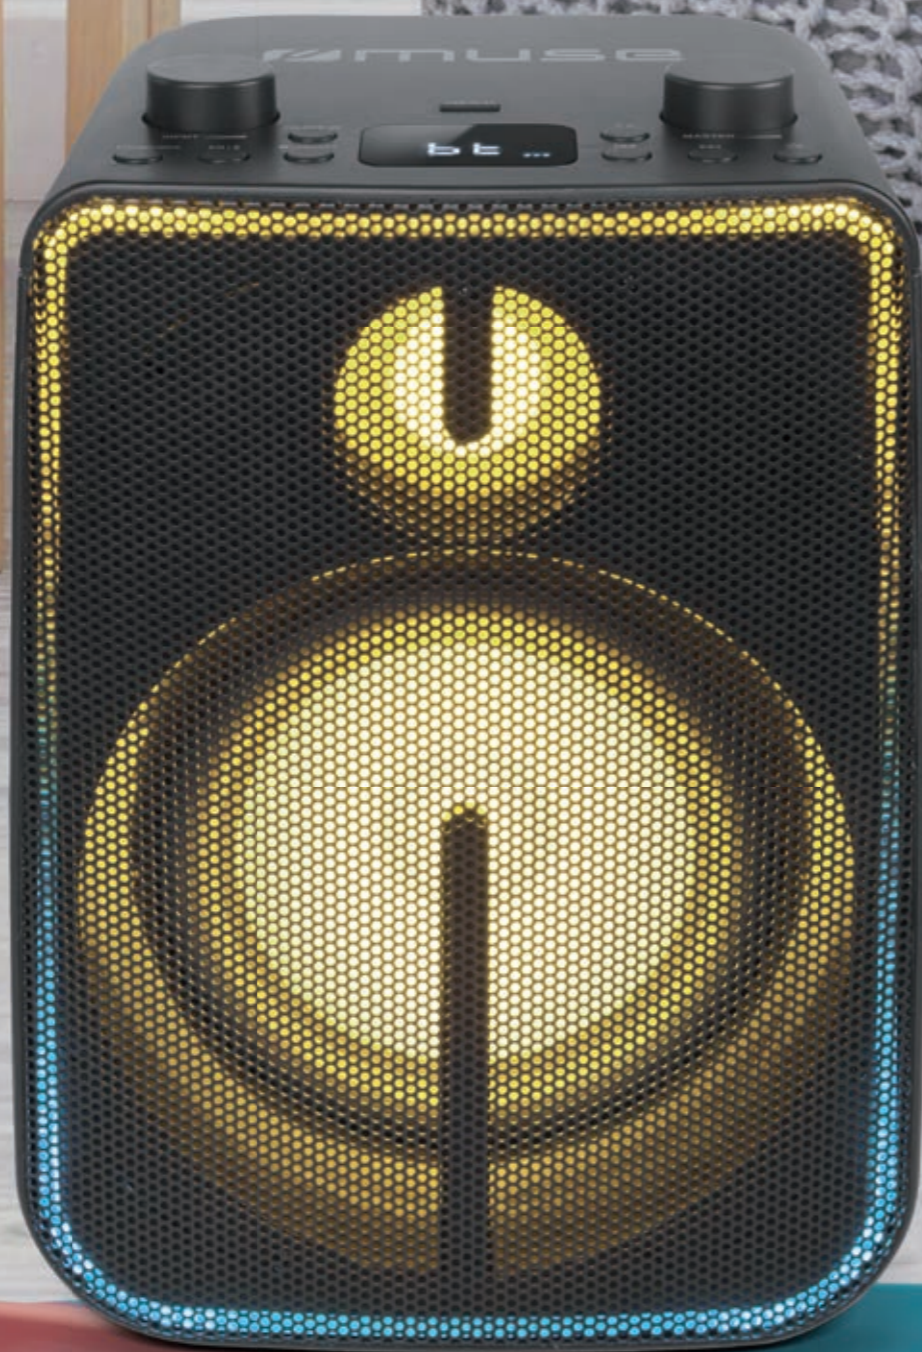

PORTABLE PARTY BOX

M-1802 DJ BLUETOOTH PARTY BOX SPEAKER WITH BATTERY

• Bluetooth, stream music from another bluetooth compatible device such as laptop, tablet or smartphone • Color lights • White LED multi-function display • USB port allowing MP3 playback • FM PLL radio with preset stations • Stereo Pairing • Micro USB port for charging the built-in battery • Aux in jack • Mic/guitar jack • Accessories: USB cable for charging