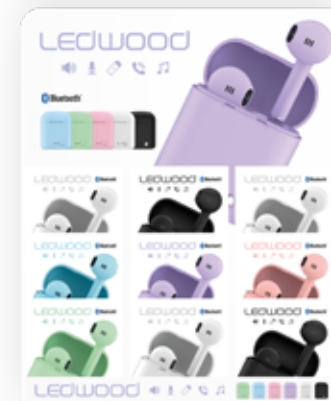

B - Ledwood cross version

COUNTER DISPLAY
(Size 390 X 400 X 1600mm)
24 PCS

LOGISTIC
1 carton delivered flat
(Size 880 X 380 X 20mm)

Ref LD-DISPLAY-UNIV-24
EAN 3700789508830

A

B

LEDWOOD

CONNECTED SOUND