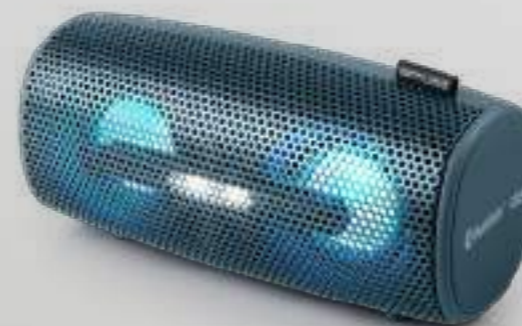

TINY

PORTABLE BLUETOOTH SPEAKER

M-308 / 309 PORTABLE BLUETOOTH SPEAKER

- Bluetooth, stream music from another bluetooth compatible device such as laptop, tablet or smartphone
- Hands-free and redial functions
- 2 colors LED indicator: blue color for pairing, red color for charging
- Micro USB jack for battery charging
- Micro SD (TF) card reader
- carrying strap
- DC: built-in rechargeable lithium-polymer battery (1200mAh/3.7V)
- USB charging cable provided

M-730 DJ