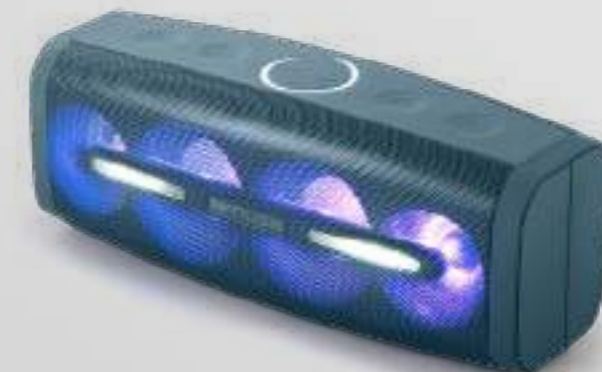

TINY

PORTABLE BLUETOOTH SPEAKER

M-308 / 309 PORTABLE BLUETOOTH SPEAKER

- Bluetooth, stream music from another bluetooth compatible device such as laptop, tablet or smartphone
- Hands-free and redial functions
- 2 colors LED indicator: blue color for pairing, red color for charging
- Micro USB jack for battery charging
- Micro SD (TF) card reader
- carrying strap
- DC: built-in rechargeable lithium-polymer battery (1200mAh/3.7V)
- USB charging cable provided

M-830 DJ