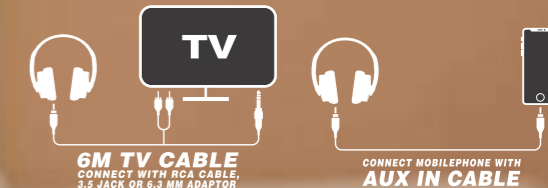

Mic and remote

Packaging

3 different sizes

GAMING HEADPHONES

COMPATIBLE WITH

XBOX SWITCH PS5 PC

M-230 GH GAMING HEADPHONES

- Designed for extended gaming comfort
- High sensitivity flexible microphone
- Compatible with PC, SWITCH, PS5, XBOX
- Microphone mute & volume controls
- Multicolor ambience lights
- Accessory: 3.5mm male-to-female Y-Splitter cable

Packaging

TV HEADPHONES

Retractable design

Foldable design

Mic and remote

Packaging

M-275 CTV TV HEADPHONES

- Adjustable headband for maximum comfort
- Aux in jack
- Works as a wired headphone with the supplied 1m aux in cable
- TV connection through 6 meters aux-in cable 3.5mm, 6.3 mm (adaptor included) or RCA
- TV cable with volume control
- Accessories: Aux in cable, TV cable, RCA cable, 6.3mm Adaptor