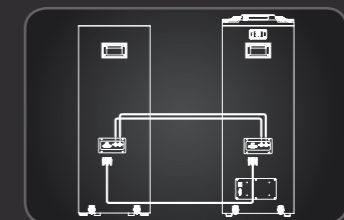

COLOR LIGHTS / STROBE EFFECTS

TWO SPEAKERS CONNECTION