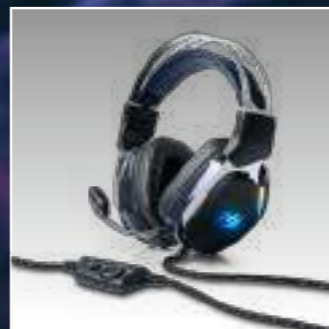

Mic and remote

Packaging

3 different sizes

GAMING HEADPHONES

COMPATIBLE WITH

XBOX SWITCH PS5 PC

M-230 GH GAMING HEADPHONES

- Designed for extended gaming comfort
- High sensitivity flexible microphone
- Compatible with PC, SWITCH, PS5, XBOX
- Microphone mute & volume controls
- Multicolor ambience lights
- Accessory: 3.5mm male-to-female Y-Splitter cable