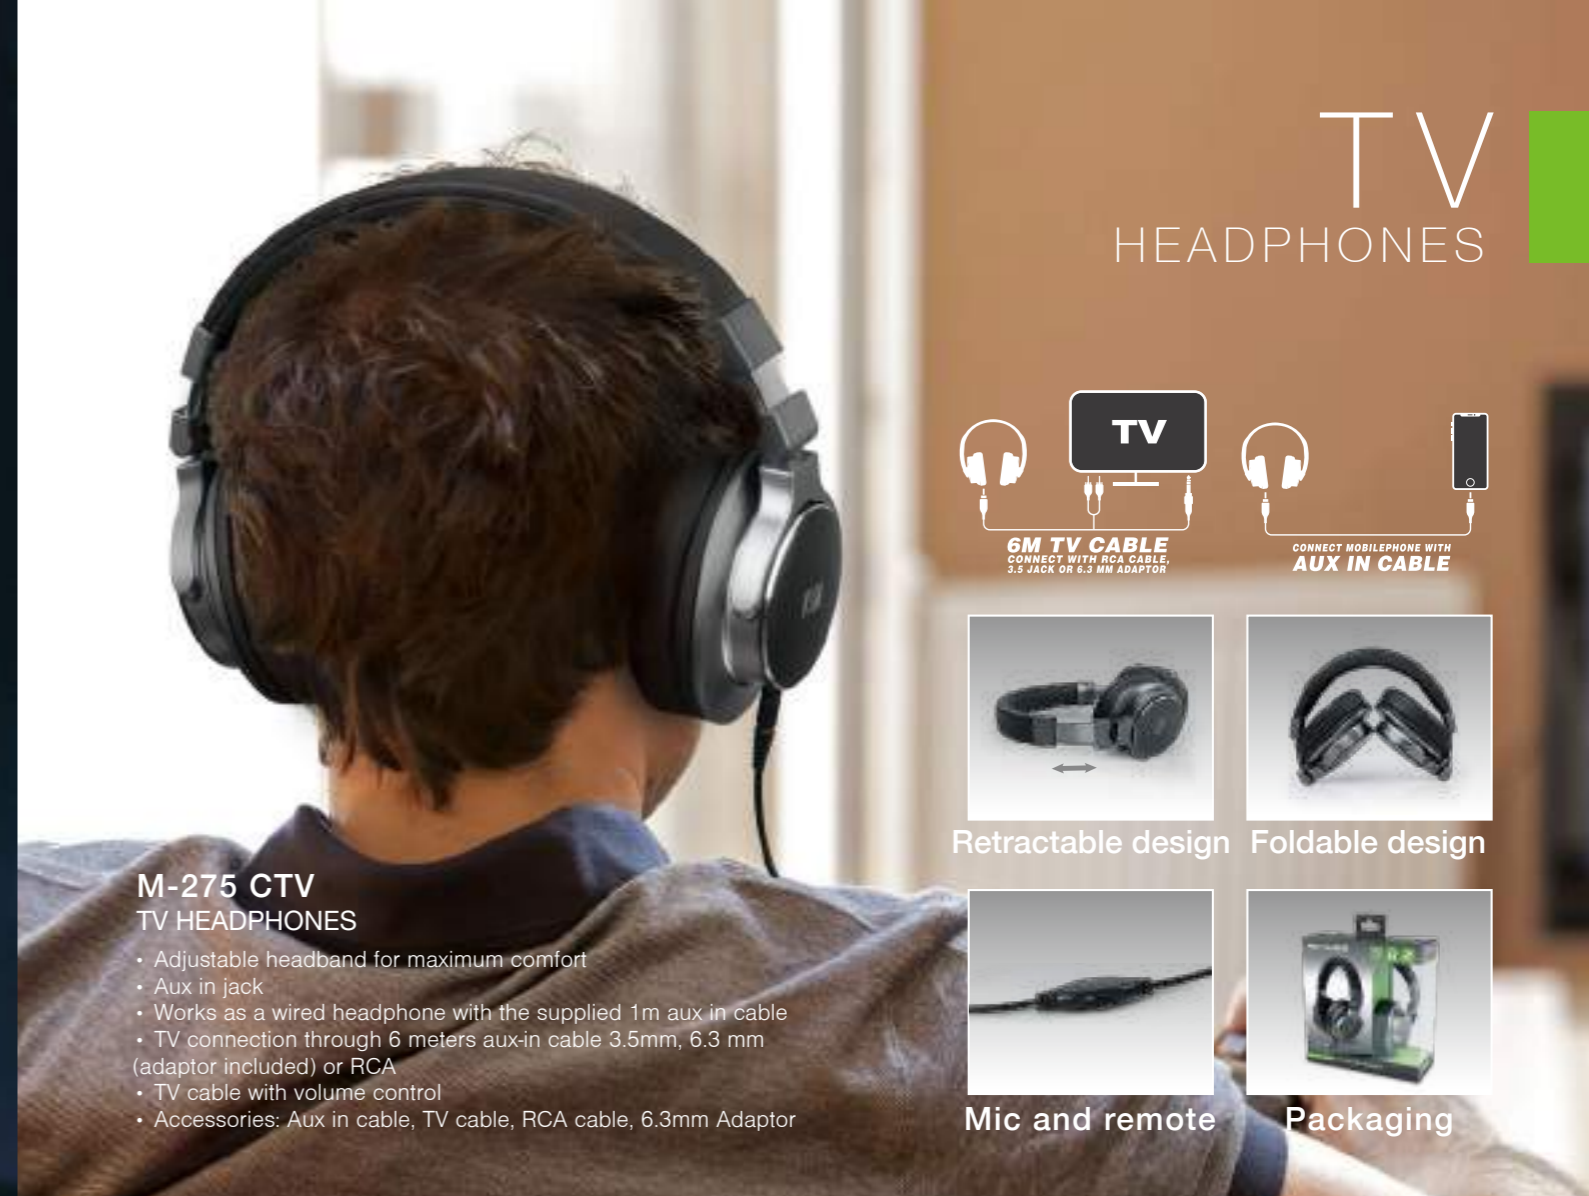

TV HEADPHONES

M-275 CTV TV HEADPHONES

- Adjustable headband for maximum comfort
- Aux in jack
- Works as a wired headphone with the supplied 1m aux in cable
- TV connection through 6 meters aux-in cable 3.5mm, 6.3 mm (adaptor included) or RCA
- TV cable with volume control
- Accessories: Aux in cable, TV cable, RCA cable, 6.3mm Adaptor