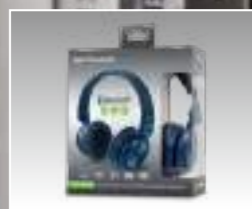

BLUETOOTH HEADPHONES

Retractable design

Foldable design

M-276 BTB

Packaging

M-276 BT

M-276 ON-EAR BLUETOOTH HEADPHONES

- Stream music from another bluetooth compatible device such as laptop, tablet or smartphone
- Embedded microphone for hands-free conversation from bluetooth-enabled cell phones
- Built-in battery charged via a micro USB charging port
- Works as wired headphones with the supplied cable
- Accessories: USB charging cable, Aux in cable