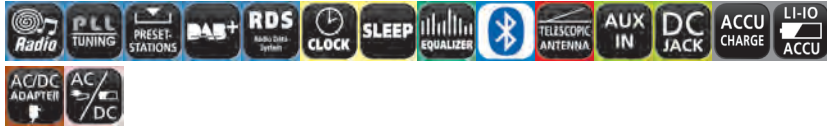

## DAB750SI

soundmaster®  
ELITE line

**DAB+/UKW Digitalradio mit Bluetooth® und eingebautem Akku**  
**DAB+/FM Digital Radio with Bluetooth® and Rechargeable Battery**

- DAB+ Digitalradio
- UKW PLL-Radio
- 20 Festsenderspeicher (je 10 DAB+/UKW)
- Bluetooth® V2.1
- Eingebauter Lithium-Ion Akku 2000mAh
- AUX-In
- Hochwertige Lautsprecher 2 x 6 Watt RMS
- Bassverstärkung durch Passiv-Radiator
- Netzadapter beiliegend
- DAB+ Digital Radio
- FM PLL-Radio
- 20 Preset Stations (10 DAB+/10 FM)
- Bluetooth® V2.1
- Built-in Lithium-Ion rechargeable battery 2000mAh
- AUX-In
- 2 x 6 Watt RMS
- Passive Radiator
- AC/DC Adapter included