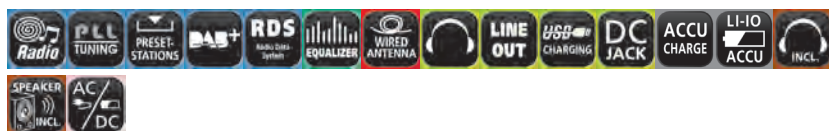

DAB400SI

Tragbarer DAB+/UKW PLL-Radio mit eingebautem Akku im Aluminiumgehäuse
Portable DAB+/FM Digital Radio with Built-in Rechargeable Battery in Aluminium Cabinet

- DAB+/ PLL-UKW-Radio
- Automatischer Sendersuchlauf
- Festsenderspeicher
- RDS Funktion
- vorprogrammierter Equalizer
- Mono/Stereo Funktion
- 3.5mm Kopfhörer-Anschluss
- eingebauter Li-Ion Akku (500mA)
- Zubehör:
  - Ohrhörer
  - abnehmbarer Lautsprecher
  - USB-Ladekabel
- Li-Ion Akku
- DAB+/ PLL-FM-radio
- Auto-scan
- Preset Stations
- RDS
- Preprogramed Equalizer
- Mono/Stereo Function
- 3,5 mm Headphone Jack
- Build-in Li-ion Accu (500mA)
- Accessory:
  - Headphone
  - Detachable Speaker
  - USB-cable
- Li-Ion Accu