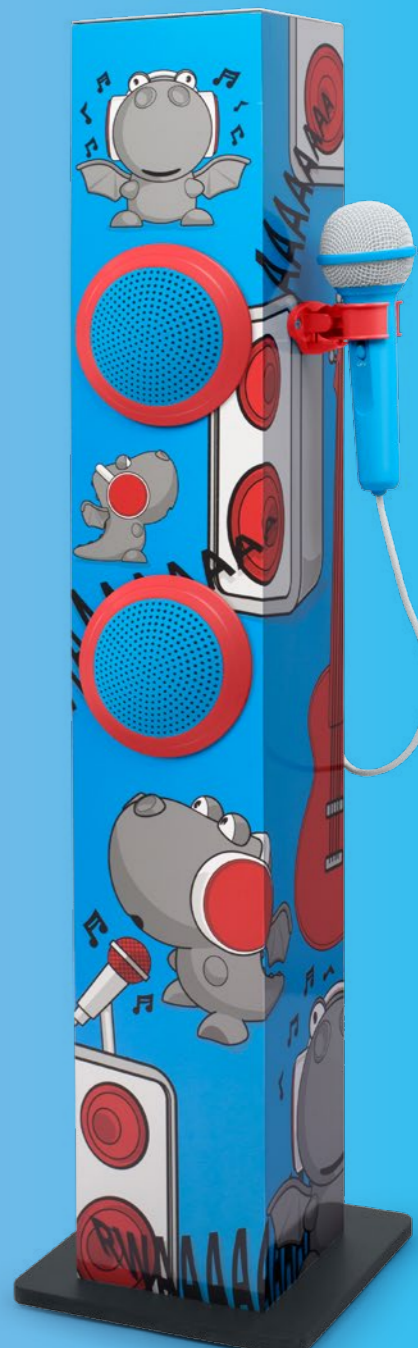

- 0.9" Large LED display with dimmer control (high/low) • Twinkle stars projection • Dual alarm • Wake to radio or buzzer
- Snooze, sleep and nap functions • FM/MW PLL radio • Manual or automatic scan and store 20 preset stations (10 FM + 10 MW)
- Aux in jack • AC operated: 230V ~ 50Hz • Battery backup: 2x1.5V --- Type AAA/R03/UM4 (not included)

M-20
PORTABLE RADIO CD PLAYER

- Top loading CD player • CD,CD-R/RW compatible • Programmable CD memory
- Repeat function: One/All • 2 band radio FM/MW • Aux in jack
- AC/DC operated : AC 230V ~ 50Hz, DC 6x1.5V --- Type UM2/R14/"C" (not included)

- High-performance 40mm neodymium driver units deliver deep bass sound
- Compact folding design for easy carrying and storage
- Adjustable headband for maximum comfort • Foldable ear cup design
- Gold-plated 3.5mm stereo plug

M-1020
BLUETOOTH SPEAKER

- Bluetooth, stream music from another bluetooth compatible device such as laptop, tablet or smartphone
- Aux in : 3.5mm jack with cable provided • DC jack for external AC adaptor (provided)
- Mic jack with microphone provided • Wooden cabinet

M-1020 KDB