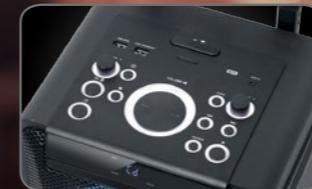

LIGHT RINGS