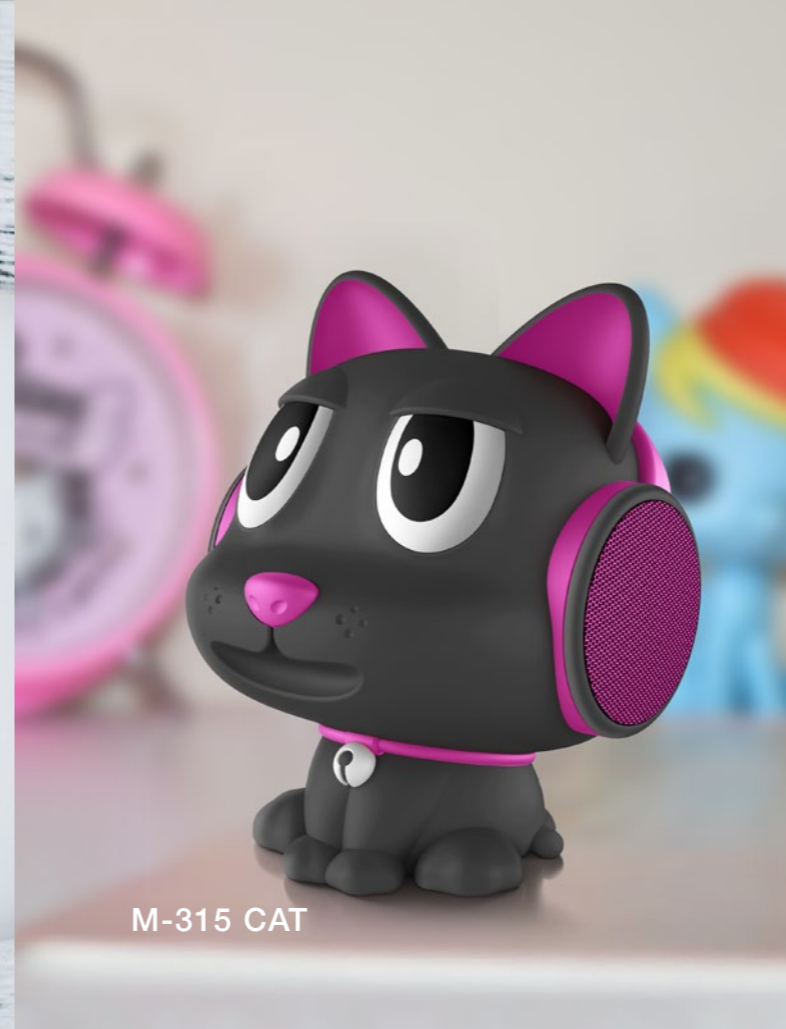

M-315 CAT

M-305
PORTABLE BLUETOOTH SPEAKER

- Bluetooth, stream music from another bluetooth compatible device such as laptop, tablet or smartphone
- 2 colors LED indicator: blue color for pairing, red color for charging
- Micro USB jack for battery charging
- DC: built-in rechargeable lithium-polymer battery (250mAh/3.7V)
- USB charging cable provided • Remote selfie function

M-315
PORTABLE BLUETOOTH SPEAKER

- Bluetooth, stream music from another bluetooth compatible device such as laptop, tablet or smartphone
- Hands-free and redial functions • 3 colors LED indicator: blue color for pairing, green color for aux in function & red color for charging
- Aux in jack • Micro USB jack for battery charging
- Hook for carrying strap (not included)
- DC: built-in rechargeable lithium-polymer battery (1000mAh/3.7V)
- USB charging cable provided