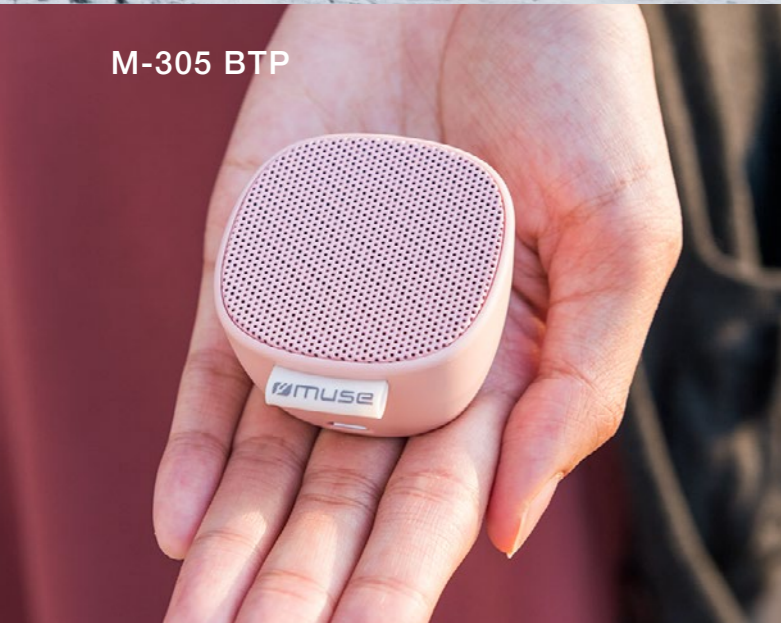

M-305
PORTABLE BLUETOOTH SPEAKER

- Bluetooth, stream music from another bluetooth compatible device such as laptop, tablet or smartphone
- 2 colors LED indicator: blue color for pairing, red color for charging
- Micro USB jack for battery charging
- DC: built-in rechargeable lithium-polymer battery (250mAh/3.7V)
- USB charging cable provided • Remote selfie function

M-315
PORTABLE BLUETOOTH SPEAKER

- Bluetooth, stream music from another bluetooth compatible device such as laptop, tablet or smartphone
- Hands-free and redial functions • 3 colors LED indicator: blue color for pairing, green color for aux in function & red color for charging
- Aux in jack • Micro USB jack for battery charging
- Hook for carrying strap (not included)
- DC: built-in rechargeable lithium-polymer battery (1000mAh/3.7V)
- USB charging cable provided