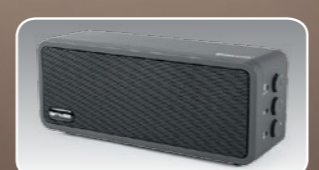

M-350 BT

M-350
PORTABLE STEREO BLUETOOTH SPEAKER

- Bluetooth, stream music from another bluetooth compatible device such as laptop, tablet or smartphone
- Hands-free and redial functions
- Built-in rechargeable lithium polymer battery with USB charging cable provided
- Bluetooth LED pairing, Aux in and charging indicators
- Aux in jack