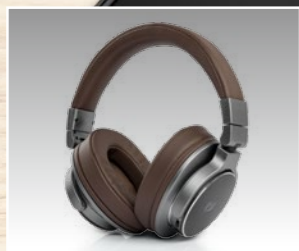

BLUETOOTH HEADPHONES