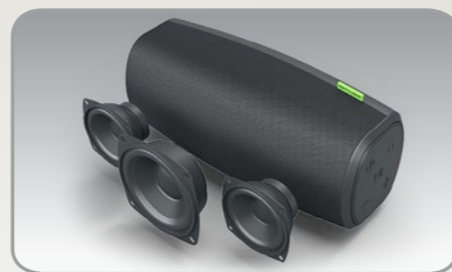

M-910 BT
OUTDOOR SPLASH PROOF
PORTABLE BLUETOOTH SPEAKER

- Stream music from another compatible Bluetooth device such as laptop, tablet or smartphone
- Hands-free and redial functions
- NFC: auto pairing function
- Stereo pairing
- 3 colors LED indicator: blue color for pairing, green color for aux in function & red color for charging
- IPX4 water-resistant design
- Aux in jack 3.5mm
- Design made for vertical or horizontal use
- Carrying handle
- DC jack for external AC adaptor
- AC: 100-240V~50/60Hz
- DC: built-in rechargeable lithium-ion battery (2200mAh/7.4V)
- AC adaptor provided